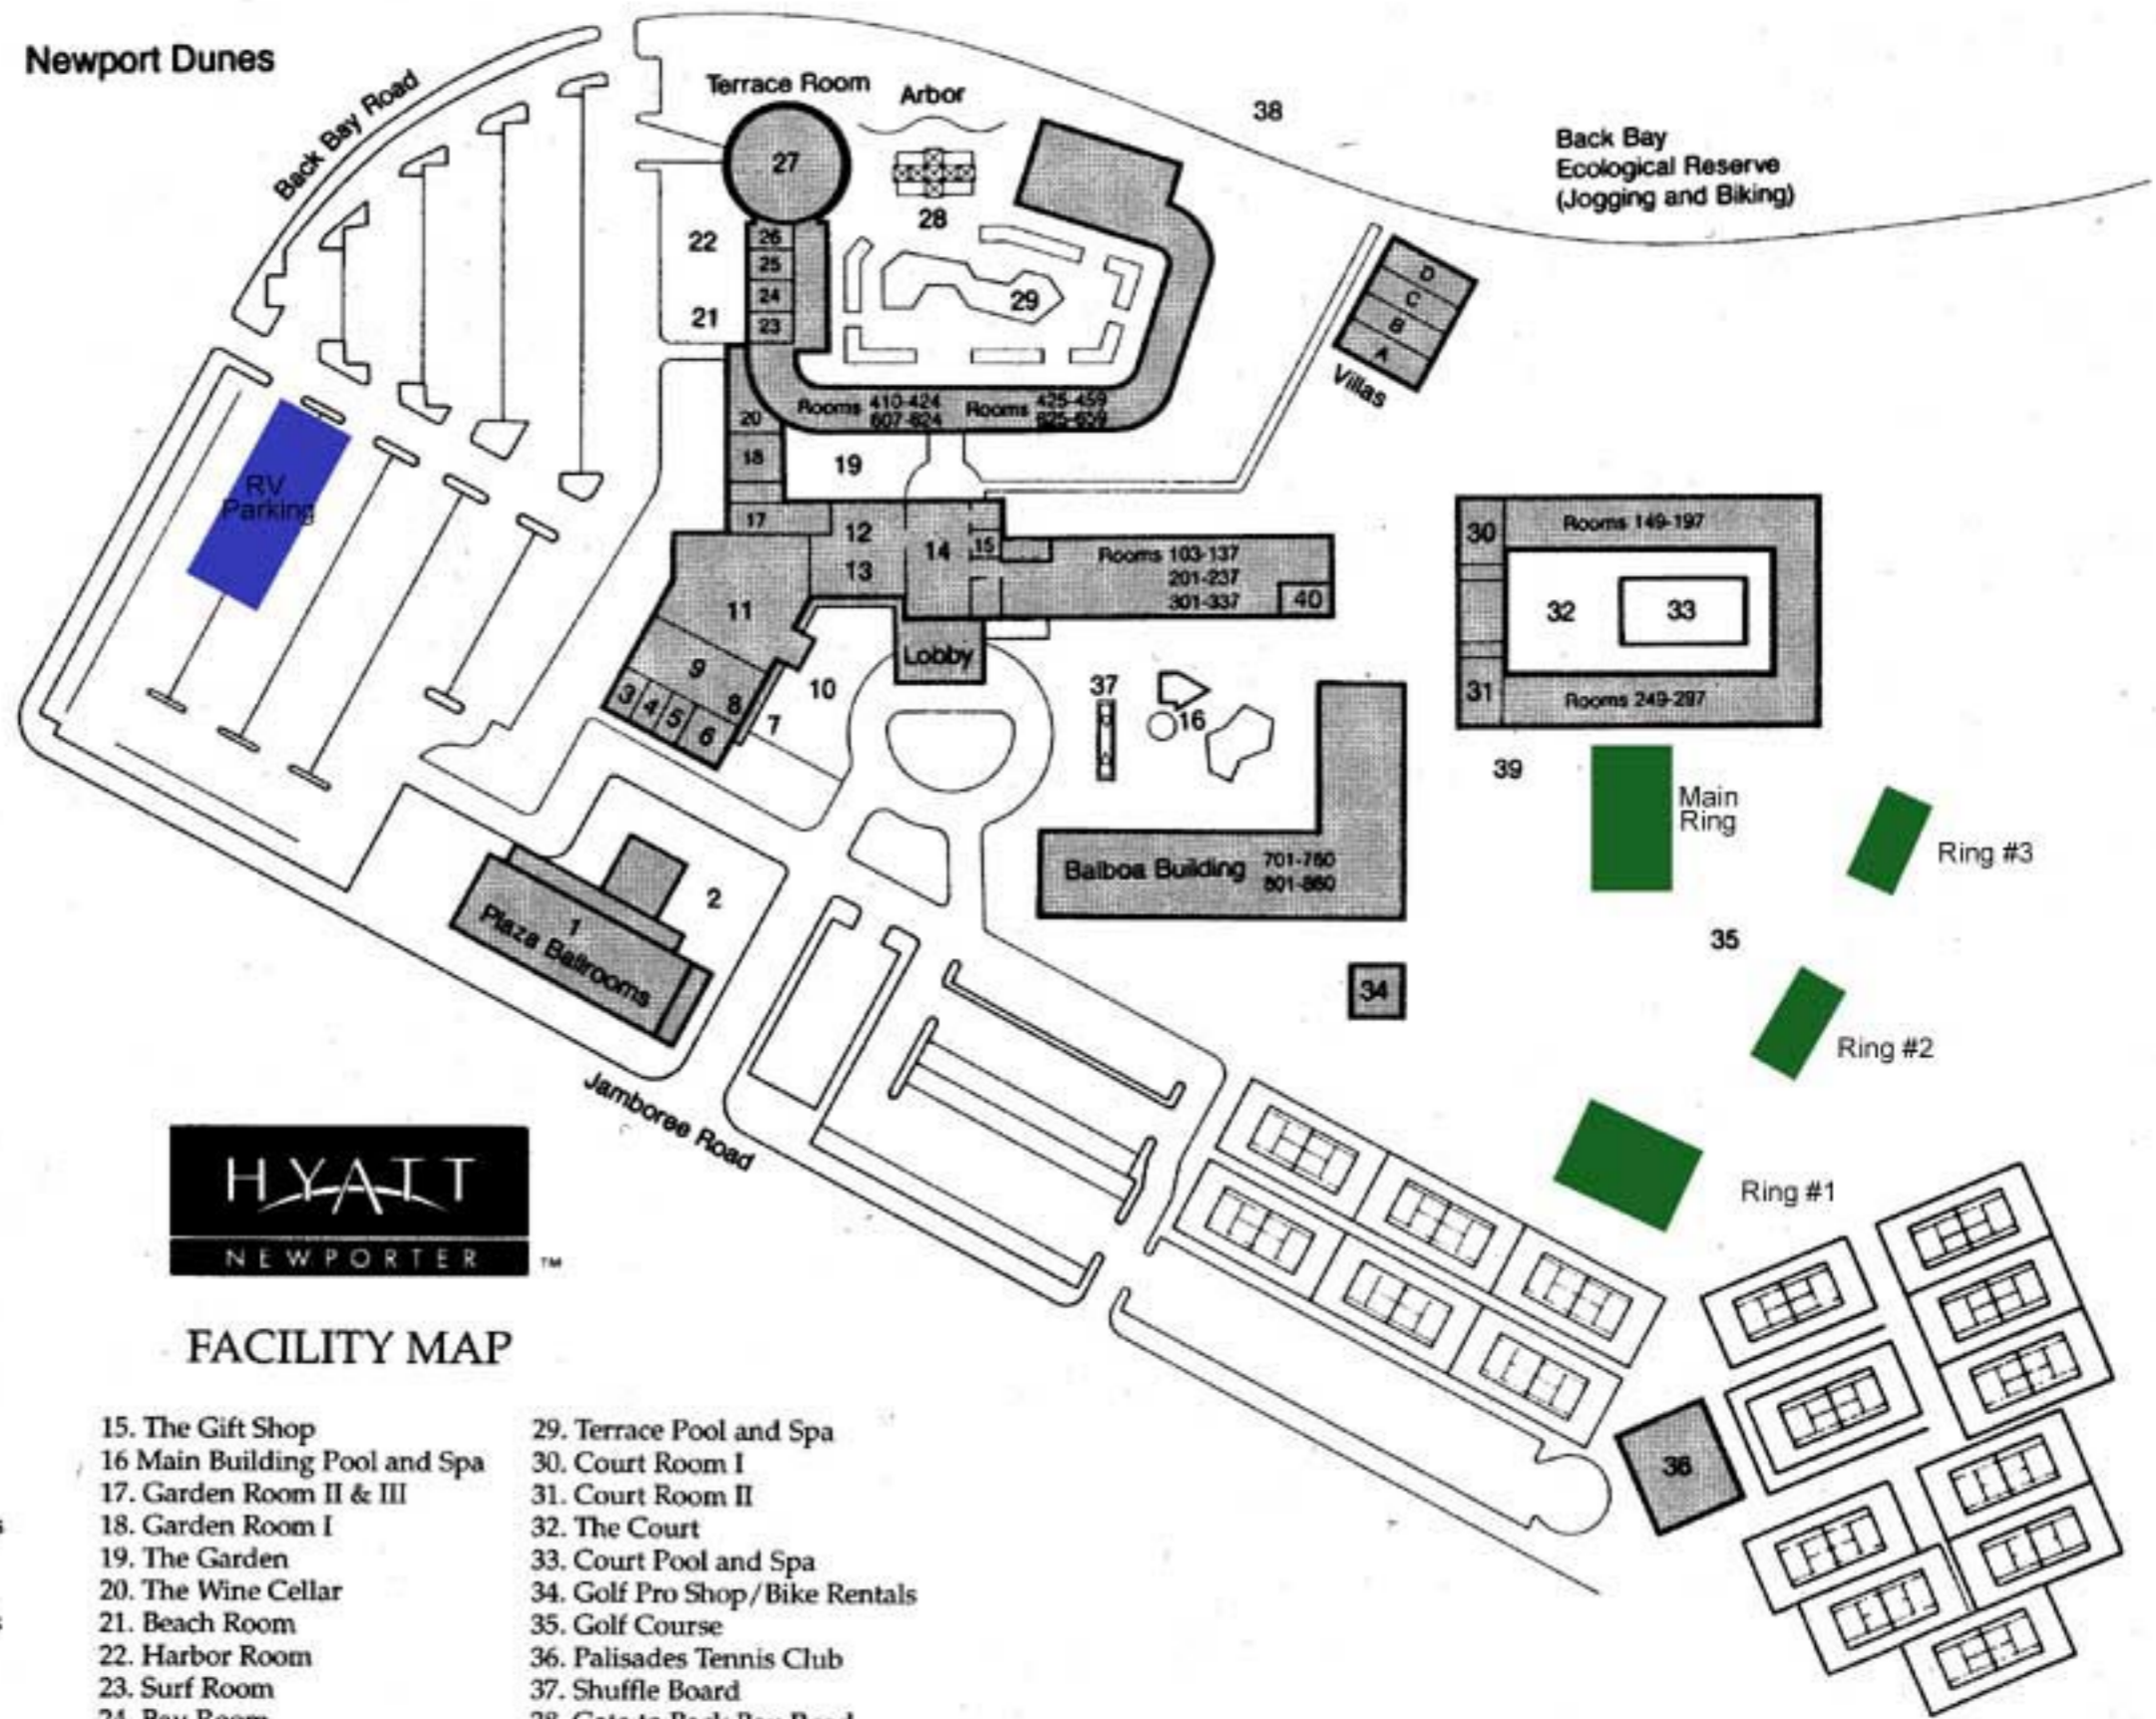

Newport Dunes

FACILITY MAP

- | | | |
|------------------------|--------------------------------|--------------------------------|
| 1. Plaza Ballroom | 15. The Gift Shop | 29. Terrace Pool and Spa |
| 2. The Arbor | 16. Main Building Pool and Spa | 30. Court Room I |
| 3. Hair Salon | 17. Garden Room II & III | 31. Court Room II |
| 4. Business Services | 18. Garden Room I | 32. The Court |
| 5. Retail Space | 19. The Garden | 33. Court Pool and Spa |
| 6. Dress Shop | 20. The Wine Cellar | 34. Golf Pro Shop/Bike Rentals |
| 7. Executive Offices | 21. Beach Room | 35. Golf Course |
| 8. Sales, Catering | 22. Harbor Room | 36. Palisades Tennis Club |
| 9. Patio Room | 23. Surf Room | 37. Shuffle Board |
| 10. The Patio | 24. Bay Room | 38. Gate to Back Bay Road |
| 11. Knuckles | 25. Ocean Room | 39. Volley Ball Court |
| 12. Jamboree Cafe | 26. Personnel | 40. Fitness Center |
| 13. Ristorante Cantori | 27. Terrace Room | |
| 14. Lobby Lounge | 28. The Terrace | |