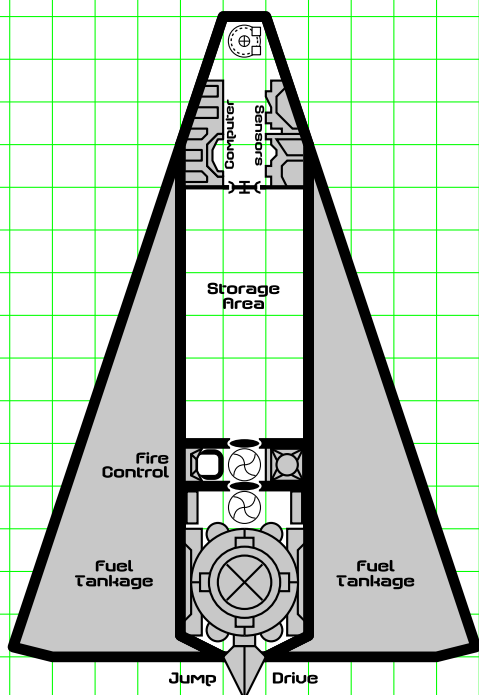

Suleiman class Type-S Scout/Courier

Legend

-  Hatch
-  Sliding Door
-  Iris Valves
-  Maintenance Panel

Suleiman class Type-S Scout/Courier

Upper Deck

Main Deck

Lower Deck

Legend

-  Hatch
-  Sliding Door
-  Iris Valves
-  Maintenance Panel