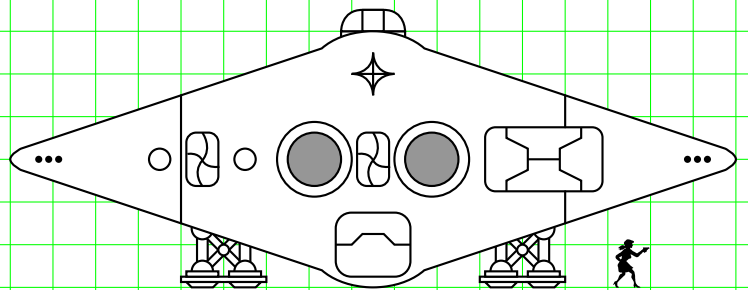

Suleiman class Type-S Scout/Courier

Legend

-  Hatch
-  Sliding Door
-  Iris Valves
-  Maintenance Panel

Suleiman class Type-S Scout/Courier

Upper Deck

Main Deck

Lower Deck

Legend

-  Hatch
-  Sliding Door
-  Iris Valves
-  Maintenance Panel