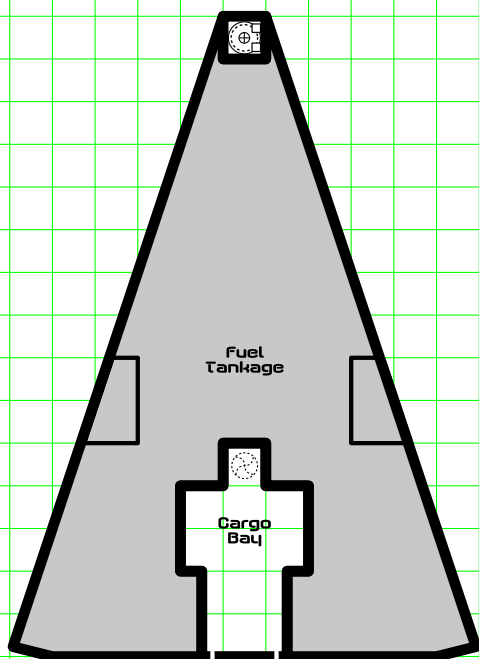

Suleiman class Type-S Scout/Courier

Legend

-  Hatch
-  Sliding Door
-  Iris Valves
-  Maintenance Panel

Suleiman class Type-S Scout/Courier

Upper Deck

Main Deck

Lower Deck

Legend

-  Hatch
-  Sliding Door
-  Iris Valves
-  Maintenance Panel