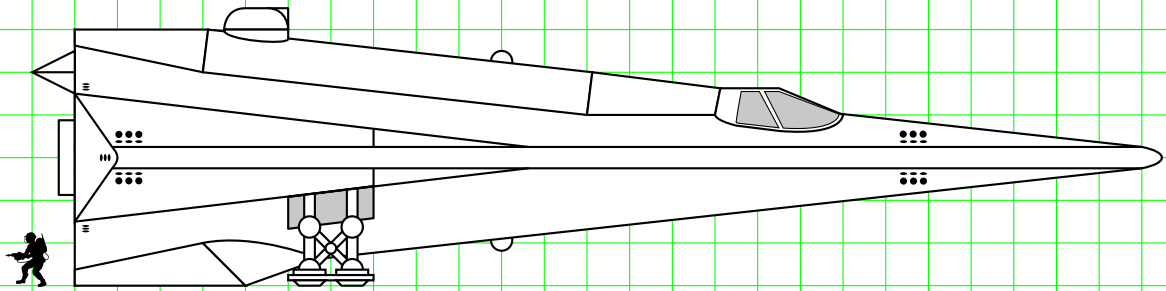

Suleiman class Type-S Scout/Courier

Legend

-  Hatch
-  Sliding Door
-  Iris Valves
-  Maintenance Panel

Suleiman class Type-S Scout/Courier

Upper Deck

Main Deck

Lower Deck

Legend

-  Hatch
-  Sliding Door
-  Iris Valves
-  Maintenance Panel