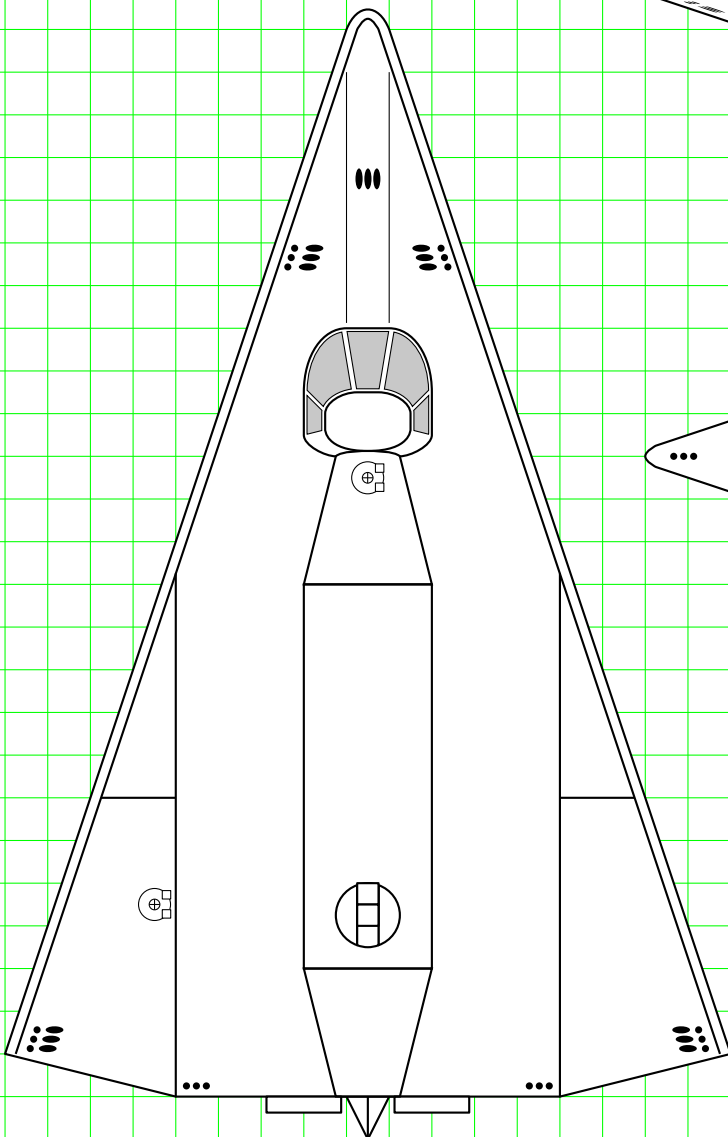

Suleiman class Type-S Scout/Courier

Legend

-  Hatch
-  Sliding Door
-  Iris Valves
-  Maintenance Panel

Suleiman class Type-S Scout/Courier

Upper Deck

Main Deck

Lower Deck

Legend

-  Hatch
-  Sliding Door
-  Iris Valves
-  Maintenance Panel