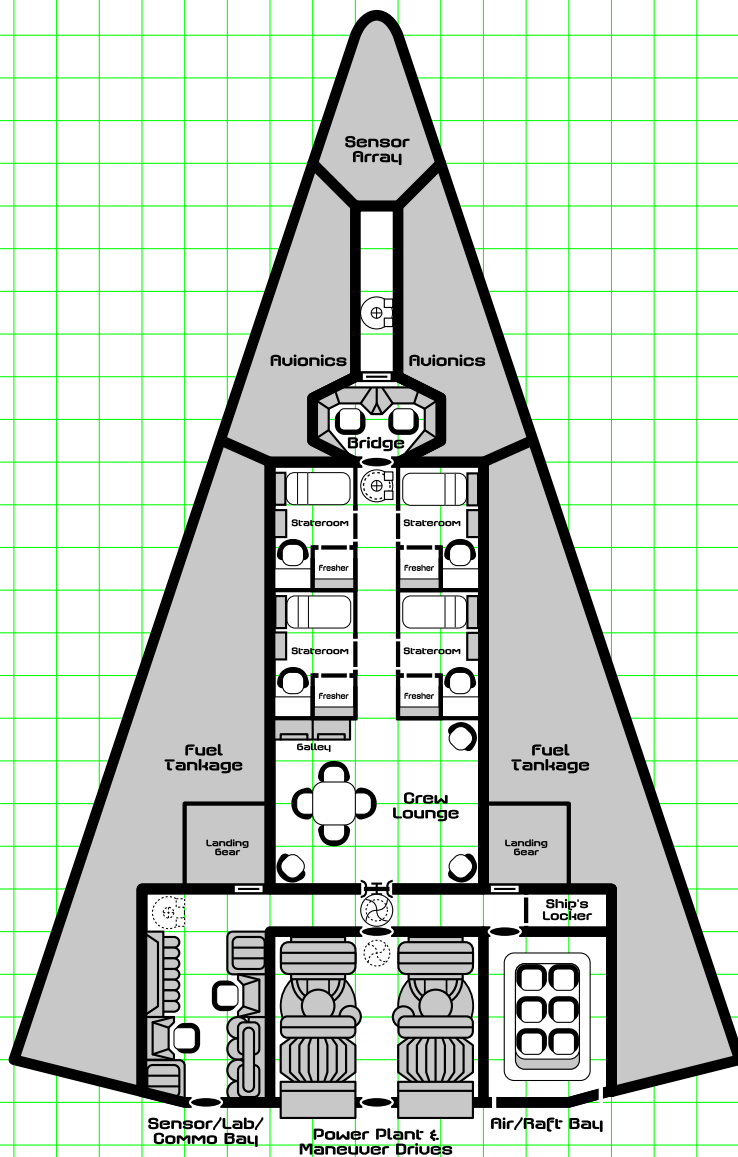

Suleiman class Type-S Scout/Courier

Legend

-  Hatch
-  Sliding Door
-  Iris Valves
-  Maintenance Panel

Suleiman class Type-S Scout/Courier

Upper Deck

Main Deck

Lower Deck

Legend

-  Hatch
-  Sliding Door
-  Iris Valves
-  Maintenance Panel