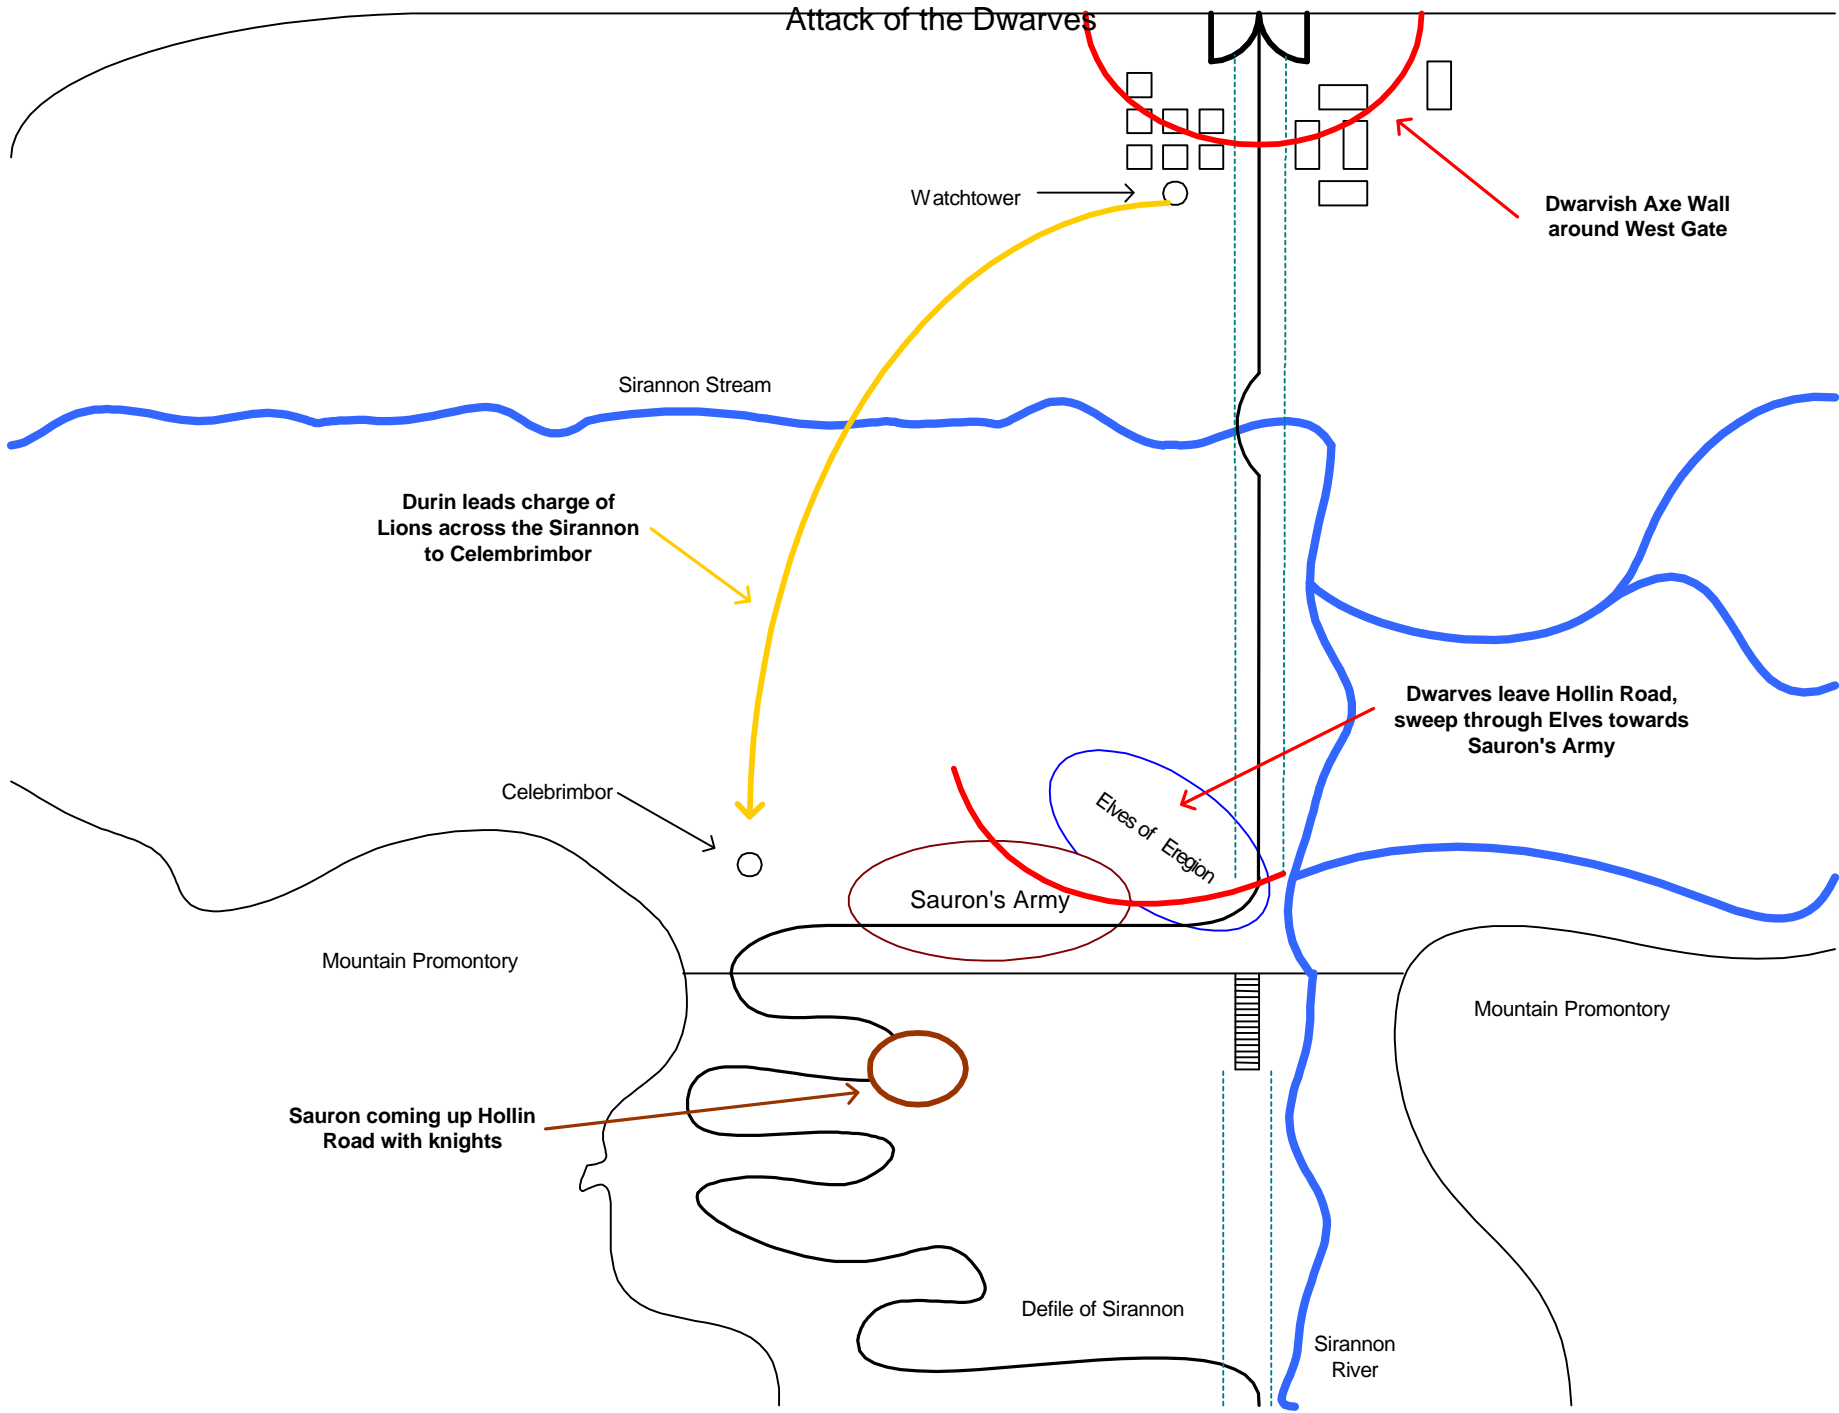

Vale of Sirannon

Attack of the Dwarves

Watchtower

Dwarvish Axe Wall around West Gate

Sirannon Stream

Durin leads charge of Lions across the Sirannon to Celebrimbor

Celebrimbor

Dwarves leave Hollin Road, sweep through Elves towards Sauron's Army

Elves of Eregion

Sauron's Army

Mountain Promontory

Sauron coming up Hollin Road with knights

Mountain Promontory

Defile of Sirannon

Sirannon River

Retreat to the West Gate

Dwarvish Axe Wall
around West Gate

Watchtower

Sirannon Stream

Elves of Eregion

Durin

Thranduil

Elrond

Elves of
Greenwood

Dwarf shield
wall

Sauron's Army

Mountain Promontory

Sauron

Mountain Promontory

Stair of Sirannon

Defile of Sirannon

Sirannon
River