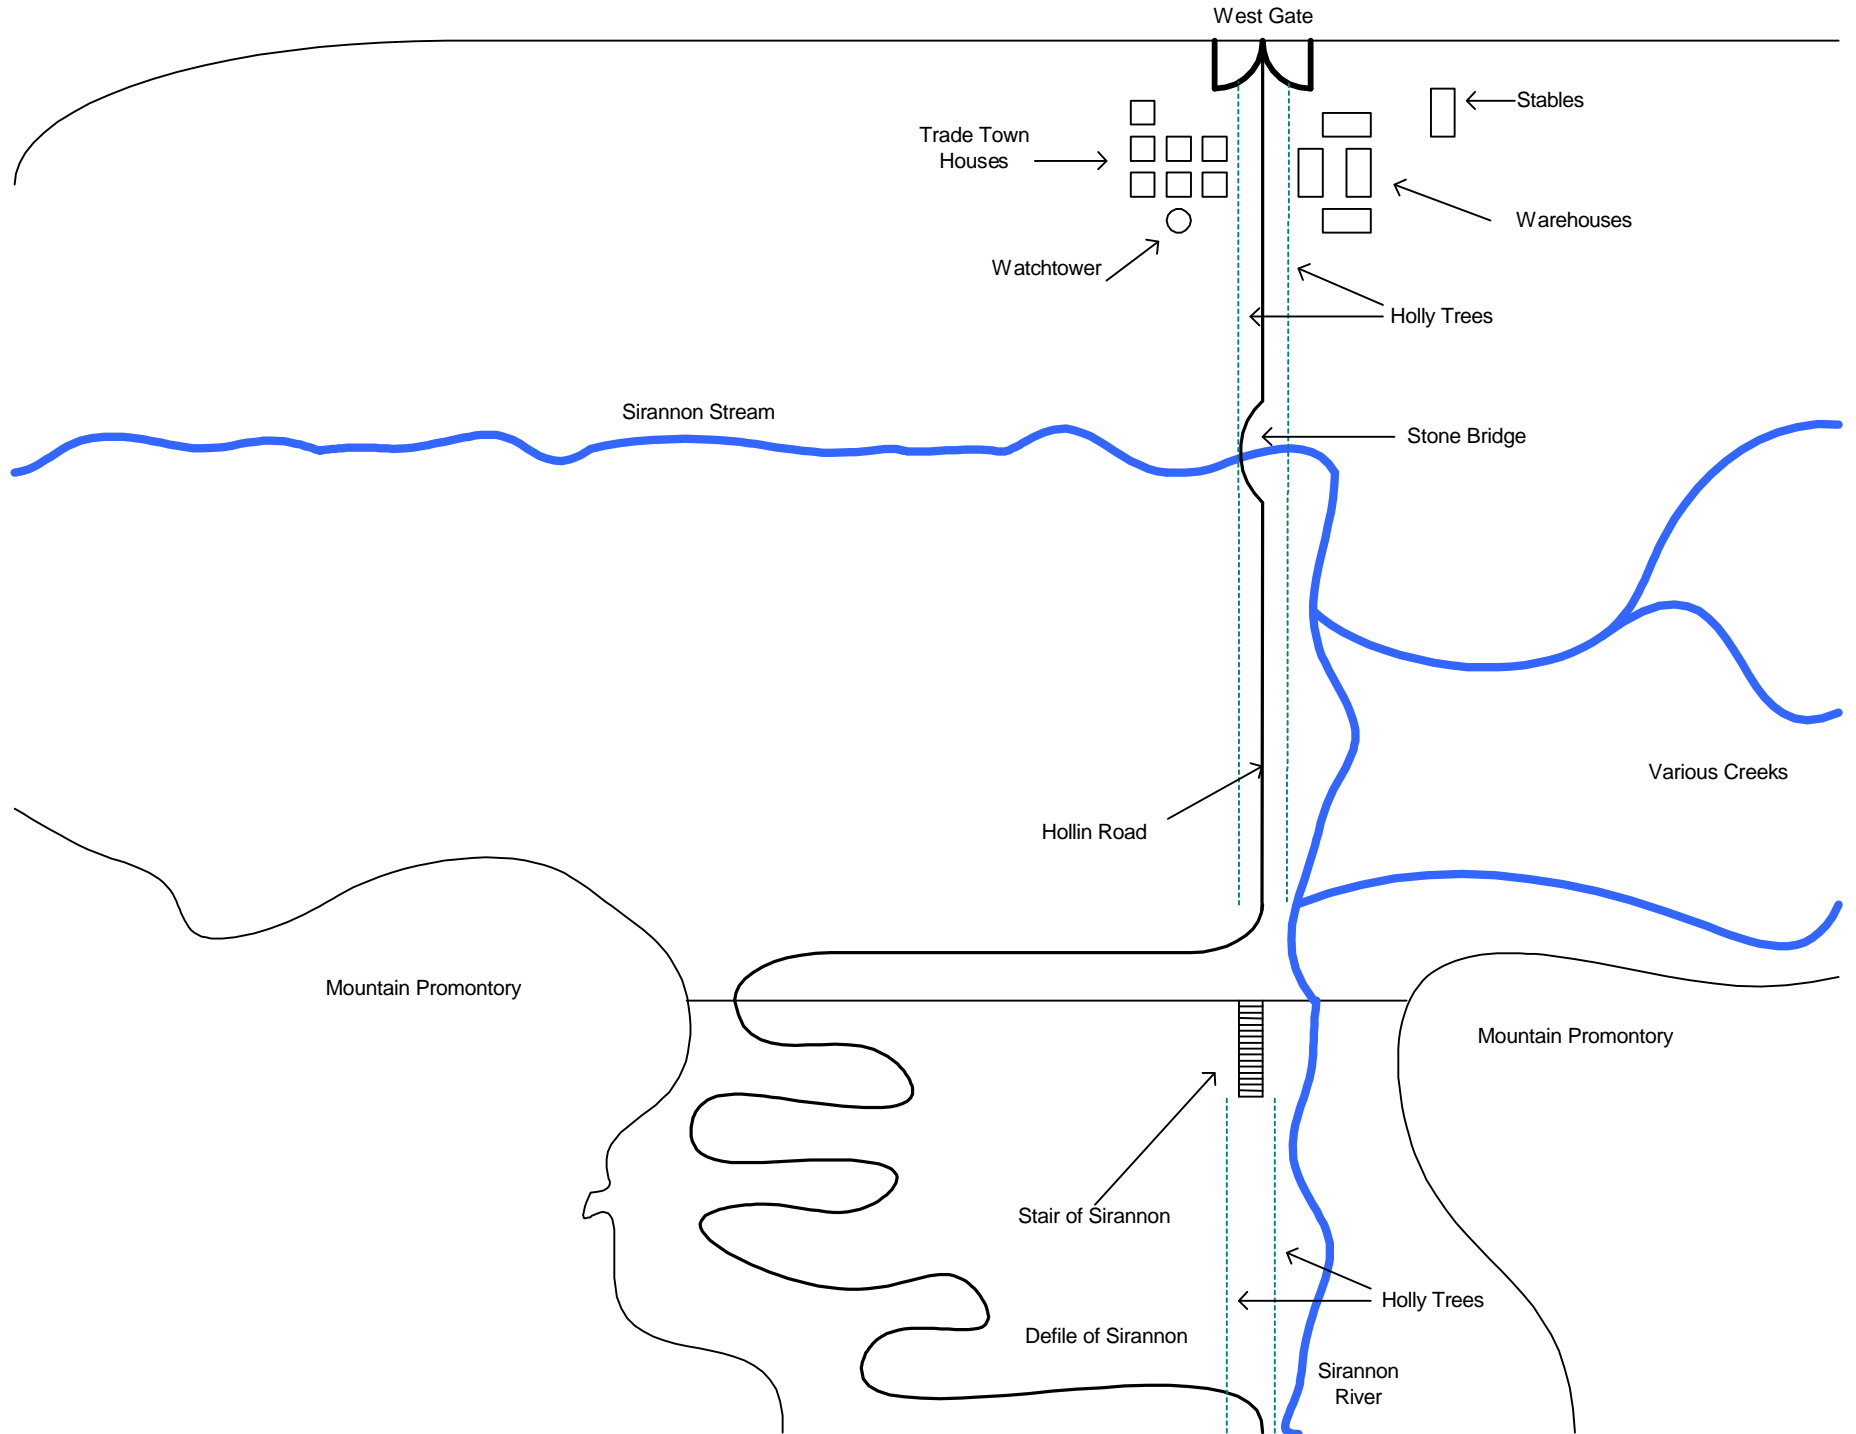

Vale of Sirannon

Attack of the Dwarves

Watchtower

Dwarvish Axe Wall around West Gate

Sirannon Stream

Durin leads charge of Lions across the Sirannon to Celebrimbor

Celebrimbor

Dwarves leave Hollin Road, sweep through Elves towards Sauron's Army

Elves of Eregion

Sauron's Army

Mountain Promontory

Sauron coming up Hollin Road with knights

Mountain Promontory

Defile of Sirannon

Sirannon River

Retreat to the West Gate

Dwarvish Axe Wall
around West Gate

Watchtower

Sirannon Stream

Elves of Eregion

Durin

Thranduil

Elrond

Elves of
Greenwood

Dwarf shield
wall

Sauron's Army

Mountain Promontory

Sauron

Mountain Promontory

Stair of Sirannon

Defile of Sirannon

Sirannon
River