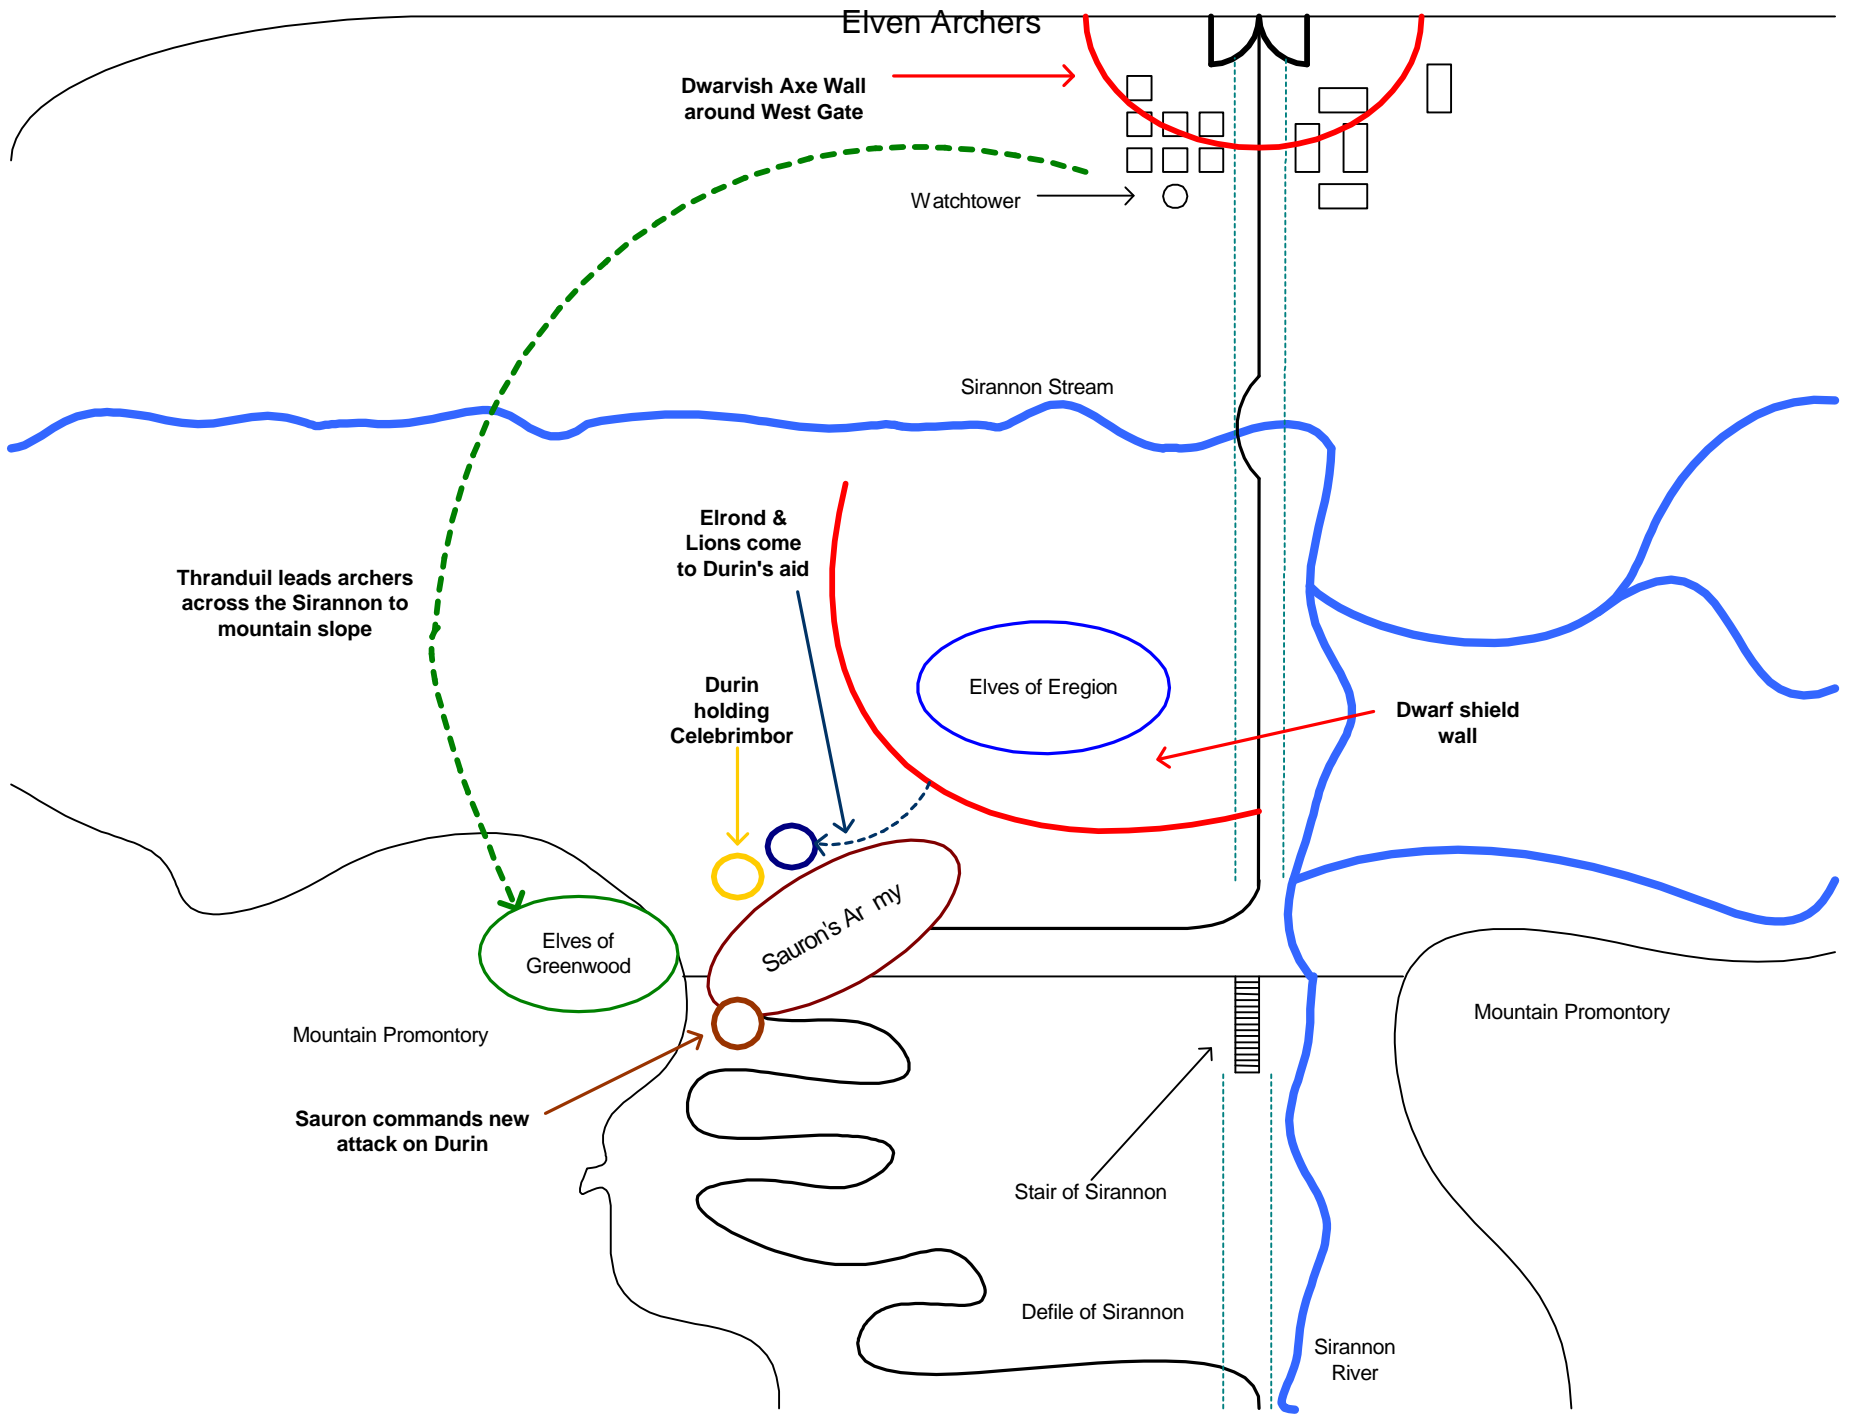

Vale of Sirannon

Attack of the Dwarves

Watchtower

Dwarvish Axe Wall around West Gate

Sirannon Stream

Durin leads charge of Lions across the Sirannon to Celebrimbor

Celebrimbor

Dwarves leave Hollin Road, sweep through Elves towards Sauron's Army

Elves of Eregion

Sauron's Army

Mountain Promontory

Sauron coming up Hollin Road with knights

Mountain Promontory

Defile of Sirannon

Sirannon River

Retreat to the West Gate

Dwarvish Axe Wall
around West Gate

Watchtower

Sirannon Stream

Elves of Eregion

Durin

Thranduil

Elrond

Elves of
Greenwood

Dwarf shield
wall

Sauron's Army

Mountain Promontory

Sauron

Mountain Promontory

Stair of Sirannon

Defile of Sirannon

Sirannon
River