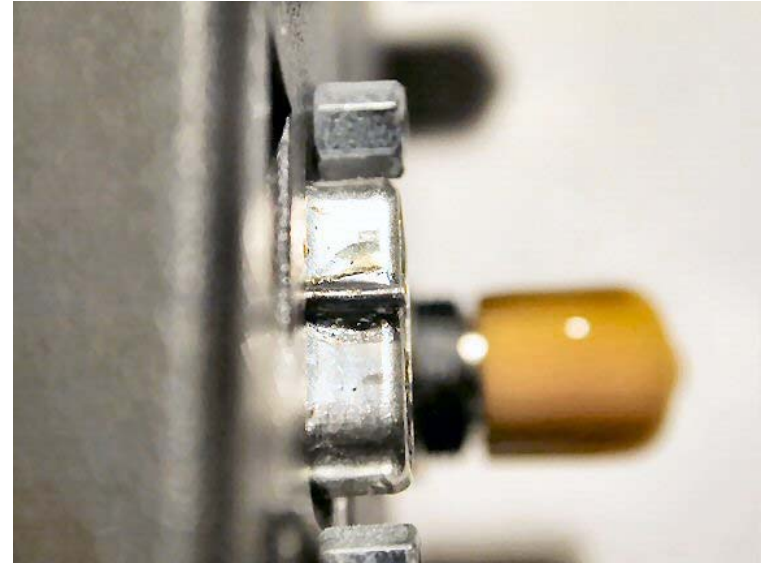

KH6NO/W7

KI02 -- DB9F and DB9M Connector Modification
22 December 2003
by: Willie Hew, KH6NO/W7

- NØSS (Tom Hammond) and AB7MY (Gary Surrency) have written a document (21 December 2003) that explains what happens when the **WRONG SERIAL CABLE** is connected to your KI02, KPA100 and KAT100.
- Their document will help in re-building any K2, KPA100 and KAT100 that has been damaged by using the **WRONG SERIAL CABLE**.
- This document will be addressing only the KI02 and what steps I have taken to remedy the **WRONG SERIAL CABLE** connection. This **mechanical solution** can also be used on the KPA100 and KAT100 if desired.
- KI02 Nomenclature:
DB9F - is located on rear of K2 and named 9-pin FEMALE "D" connector.
DB9M - is located on the **SPECIAL serial cable that you assembled to connect your K2 to your PC computer**. This connector is named 9-pin MALE "D" connector.

Figure 1 -- shows a graphic example of how a Straight Wire KEY could appear on a DB9F connector.

Figure 1

Figure 2 -- shows a STOCK (non-modified) DB9M connector:

Figure 2

Figure 3 -- shows wire bent 180 degrees and held in place by DB9F pin #3. (Adjust wire so it is snug b/4 soldering)

Figure 3

Figure 4 – shows wire that has been soldered into place. Bottom wire has been cut away and removed from DB9F pin #3.

Figure 4

Figure 5 – shows top angled view of SOLDERED WIRE KEY.

Figure 5

Figure 6 – shows top angled view of SOLDERED WIRE KEY.

Figure 6

Figure 7 – shows that DB9M connector and cable cannot be connected to DB9F because SOLDERED WIRE KEY is “in the way”.

Figure 7

Figure 8 – shows MODIFIED DB9M connector. Center portion has been removed so DB9F WIRE KEY will fit into slot. ALL non-modified DB9M connectors WILL NO LONGER FIT KI02 DB9F connector.