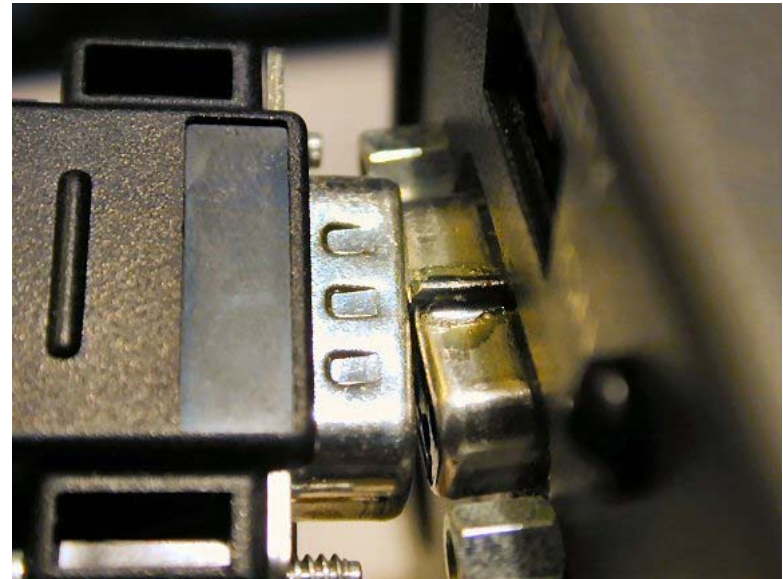

KH6NO/W7

KI02 -- DB9F and DB9M Connector Modification
22 December 2003
by: Willie Hew, KH6NO/W7

- NØSS (Tom Hammond) and AB7MY (Gary Surrency) have written a document (21 December 2003) that explains what happens when the **WRONG SERIAL CABLE** is connected to your KI02, KPA100 and KAT100.
- Their document will help in re-building any K2, KPA100 and KAT100 that has been damaged by using the **WRONG SERIAL CABLE**.
- This document will be addressing only the KI02 and what steps I have taken to remedy the **WRONG SERIAL CABLE** connection. This **mechanical solution** can also be used on the KPA100 and KAT100 if desired.
- KI02 Nomenclature:
DB9F - is located on rear of K2 and named 9-pin FEMALE "D" connector.
DB9M - is located on the **SPECIAL serial cable that you assembled to connect your K2 to your PC computer**. This connector is named 9-pin MALE "D" connector.

Figure 3

Figure 4 – shows wire that has been soldered into place. Bottom wire has been cut away and removed from DB9F pin #3.

Figure 4

Figure 5 – shows top angled view of SOLDERED WIRE KEY.

Figure 5

Figure 6 – shows top angled view of SOLDERED WIRE KEY.

Figure 6

Figure 7 – shows that DB9M connector and cable cannot be connected to DB9F because SOLDERED WIRE KEY is “in the way”.

Figure 7

Figure 8 – shows MODIFIED DB9M connector. Center portion has been removed so DB9F WIRE KEY will fit into slot. ALL non-modified DB9M connectors WILL NO LONGER FIT KI02 DB9F connector.

Figure 8

Figure 9 – Initial stage of DB9M and DB9F.

Figure 9

Figure 10 – Second stage of DB9M and DB9F.

Figure 10

Figure 11 – FINAL stage of DB9M and DB9F – CONNECTED.

Figure 11

Willie Hew KH6NO/W7
Las Vegas, NV