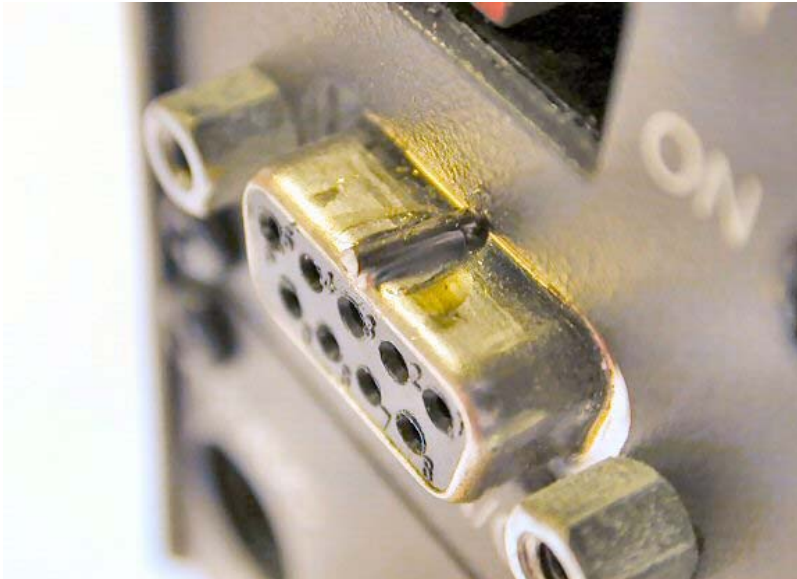

KH6NO/W7

KI02 -- DB9F and DB9M Connector Modification
22 December 2003
by: Willie Hew, KH6NO/W7

- NØSS (Tom Hammond) and AB7MY (Gary Surrency) have written a document (21 December 2003) that explains what happens when the **WRONG SERIAL CABLE** is connected to your KI02, KPA100 and KAT100.
- Their document will help in re-building any K2, KPA100 and KAT100 that has been damaged by using the **WRONG SERIAL CABLE**.
- This document will be addressing only the KI02 and what steps I have taken to remedy the **WRONG SERIAL CABLE** connection. This **mechanical solution** can also be used on the KPA100 and KAT100 if desired.
- KI02 Nomenclature:
DB9F - is located on rear of K2 and named 9-pin FEMALE "D" connector.
DB9M - is located on the **SPECIAL serial cable that you assembled to connect your K2 to your PC computer**. This connector is named 9-pin MALE "D" connector.

Figure 1 -- shows a graphic example of how a Straight Wire KEY could appear on a DB9F connector.

Figure 1

Figure 2 -- shows a STOCK (non-modified) DB9M connector:

Figure 2

Figure 3 -- shows wire bent 180 degrees and held in place by DB9F pin #3. (Adjust wire so it is snug b/4 soldering)

Figure 3

Figure 4 – shows wire that has been soldered into place. Bottom wire has been cut away and removed from DB9F pin #3.

Figure 4

Figure 5 – shows top angled view of SOLDERED WIRE KEY.

Figure 5

Figure 6 – shows top angled view of SOLDERED WIRE KEY.

Figure 6

Figure 7 – shows that DB9M connector and cable cannot be connected to DB9F because SOLDERED WIRE KEY is “in the way”.

Figure 7

Figure 8 – shows MODIFIED DB9M connector. Center portion has been removed so DB9F WIRE KEY will fit into slot. ALL non-modified DB9M connectors WILL NO LONGER FIT KI02 DB9F connector.