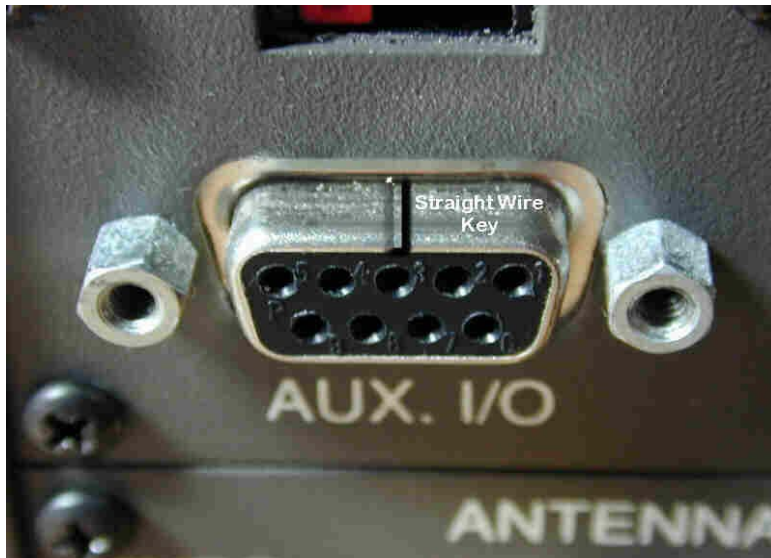

KH6NO/W7

KI02 -- DB9F and DB9M Connector Modification
22 December 2003
by: Willie Hew, KH6NO/W7

- NØSS (Tom Hammond) and AB7MY (Gary Surrency) have written a document (21 December 2003) that explains what happens when the **WRONG SERIAL CABLE** is connected to your KI02, KPA100 and KAT100.
- Their document will help in re-building any K2, KPA100 and KAT100 that has been damaged by using the **WRONG SERIAL CABLE**.
- This document will be addressing only the KI02 and what steps I have taken to remedy the **WRONG SERIAL CABLE** connection. This **mechanical solution** can also be used on the KPA100 and KAT100 if desired.
- KI02 Nomenclature:
DB9F - is located on rear of K2 and named 9-pin FEMALE "D" connector.
DB9M - is located on the **SPECIAL serial cable that you assembled to connect your K2 to your PC computer**. This connector is named 9-pin MALE "D" connector.

Figure 1 -- shows a graphic example of how a Straight Wire KEY could appear on a DB9F connector.

Figure 1

Figure 2 -- shows a STOCK (non-modified) DB9M connector:

Figure 2

Figure 3 -- shows wire bent 180 degrees and held in place by DB9F pin #3. (Adjust wire so it is snug b/4 soldering)

Figure 3

Figure 4 – shows wire that has been soldered into place. Bottom wire has been cut away and removed from DB9F pin #3.

Figure 4

Figure 5 – shows top angled view of SOLDERED WIRE KEY.

Figure 5

Figure 6 – shows top angled view of SOLDERED WIRE KEY.