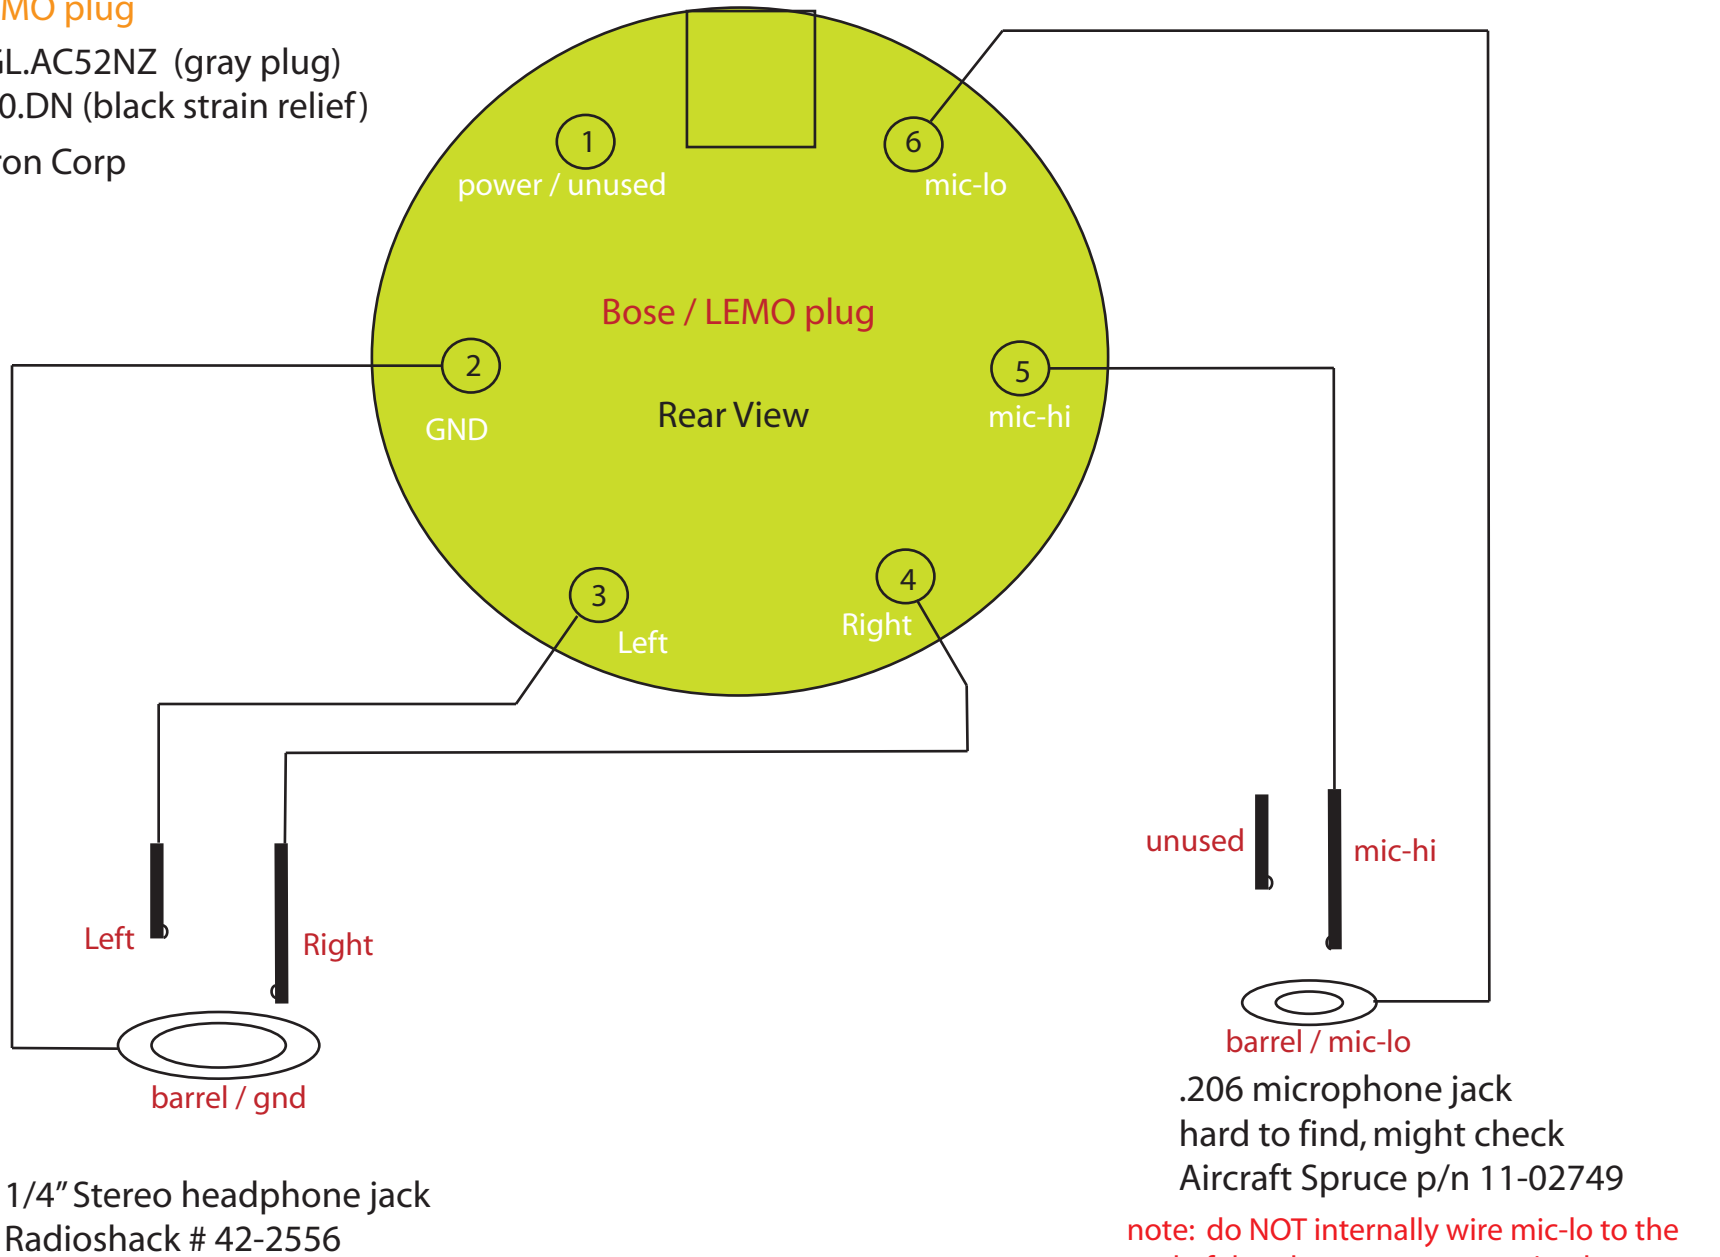

## Bose to G.A. patch cable

Convert standard general aviation style headsets to aircraft wired with Bose style receptacle jacks

### LEMO plug

p/n PAG.MO.6GL.AC52NZ (gray plug)  
p/n GMA.1B.040.DN (black strain relief)

Order from Imtron Corp  
800-927-3312

note: do NOT internally wire mic-lo to the gnd of the phones, no connection between pins 2 & 6.