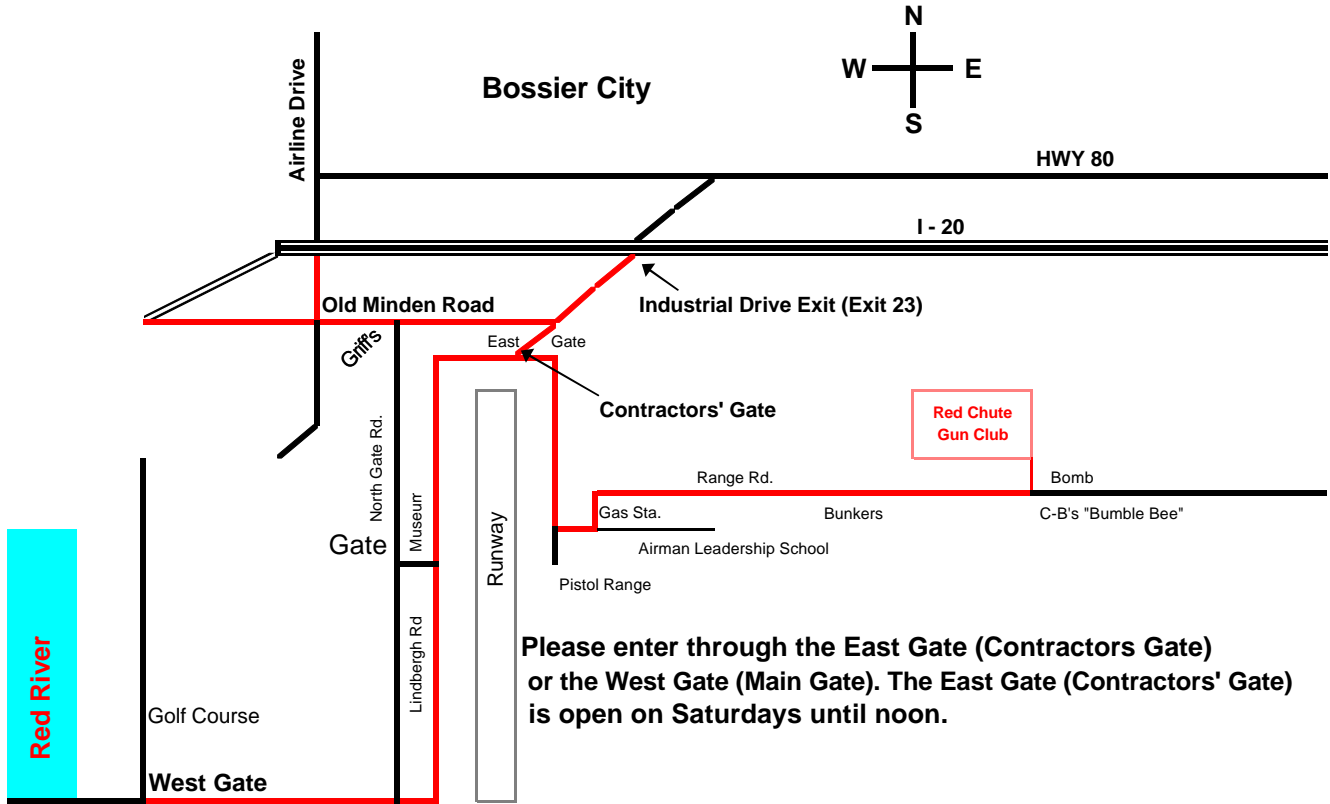

Red Chute Shotgun Sports Club
Barksdale Air Force Base - Louisiana
Phone: (318) 456-4582

Directions From I-20:

From I-20 Take the Industrial Drive Exit (Exit 23) South.

Turn left following signs to the Contractors' Gate (East Gate) of Barksdale AFB.

Stop at the gate and explain to the guard that you are going to Red Chute Gun Club.

The guard will call the club to have someone "Vouch For You".

Take the first left past the Guard House and drive East then Southeast along the runway.

The road turns East and crosses a bridge. After crossing, make an immediate left on Range Rd. This will take you around the gas station. The road turns East again. Drive East on Range Rd. for 1.9 miles. You should see the sign for the club on the left.

Turn left onto the gravel road next to the building with the Bomb in front.

Drive through the gate and park.

If you do not have a military ID or Red Chute Gun Club Membership Card, call the club prior to entering the reservation and ask the club manager to Vouch for you at the gate.