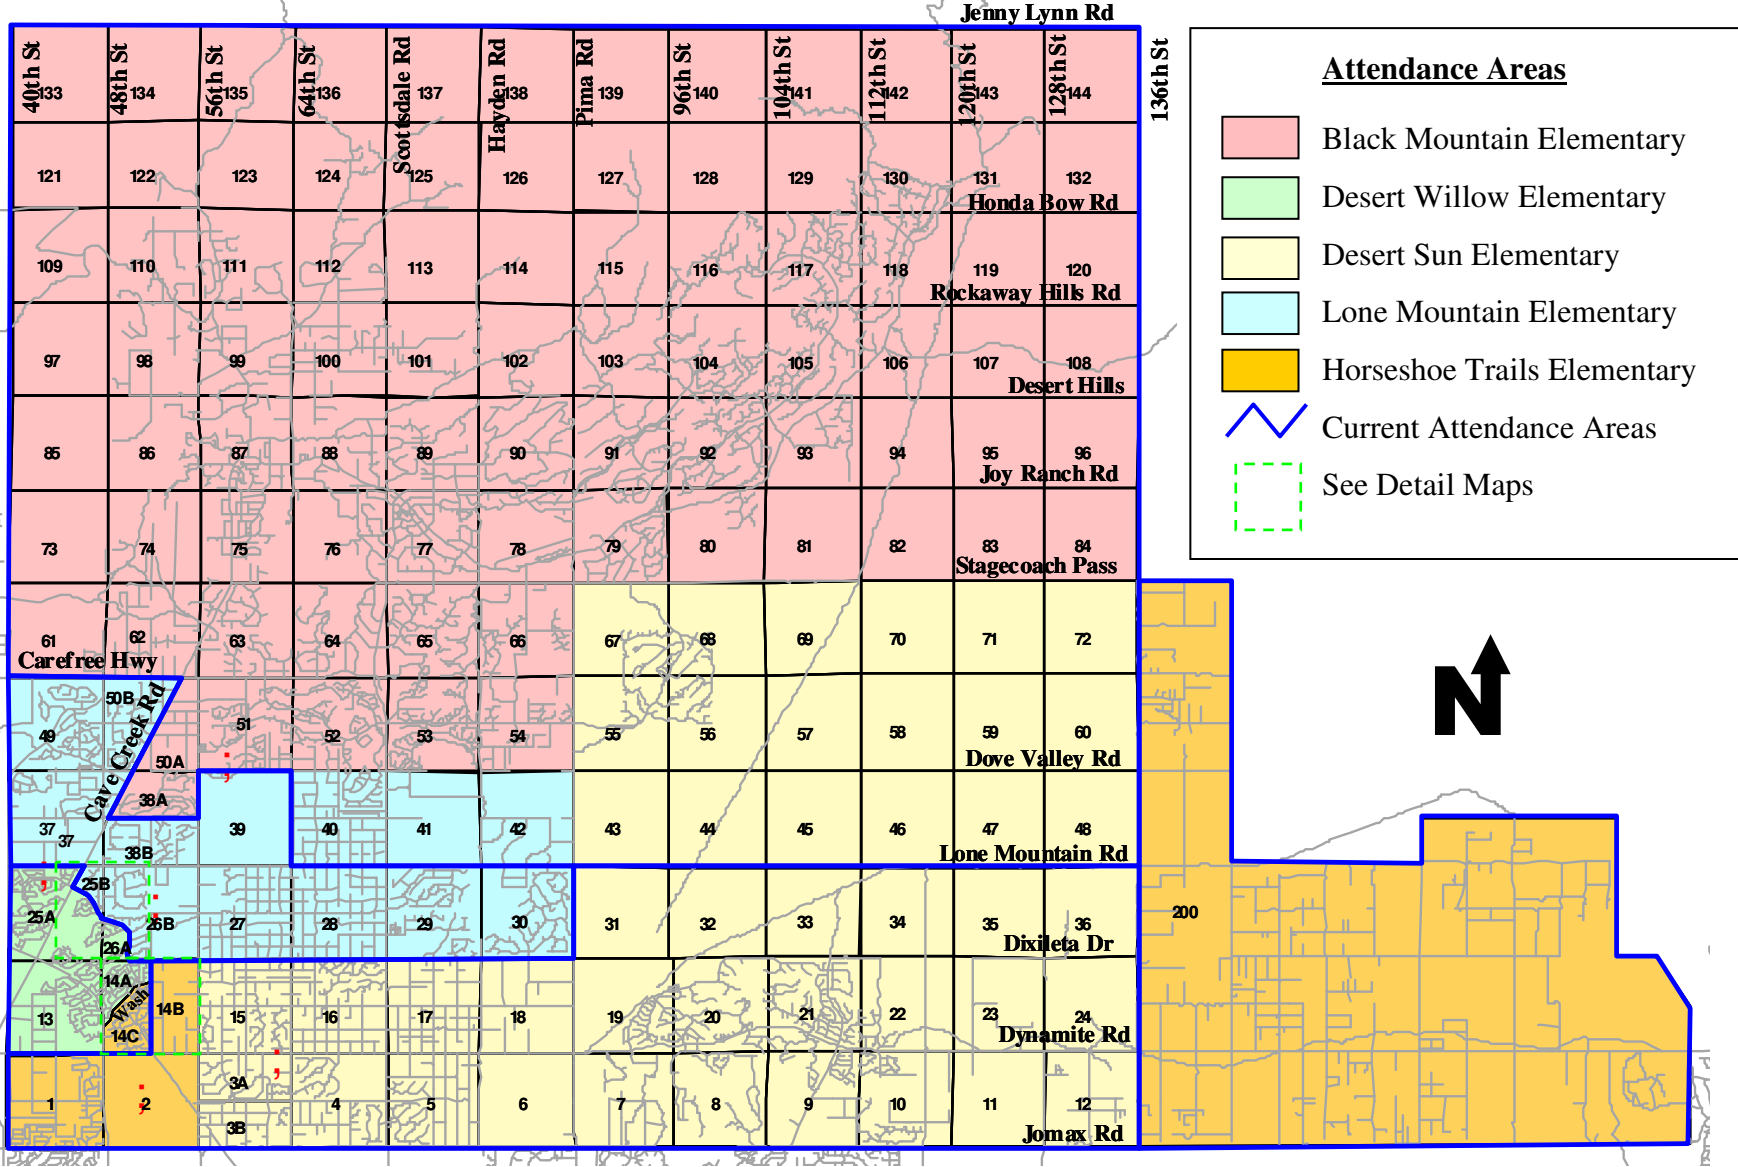

CAVE CREEK UNIFIED SCHOOL DISTRICT

Elementary Attendance Areas Effective in 2005-06 School Year

CAVE CREEK UNIFIED SCHOOL DISTRICT

Elementary Attendance Areas Effective in 2005-06 School Year– Detail Maps

CAVE CREEK UNIFIED SCHOOL DISTRICT

Middle School Attendance Areas