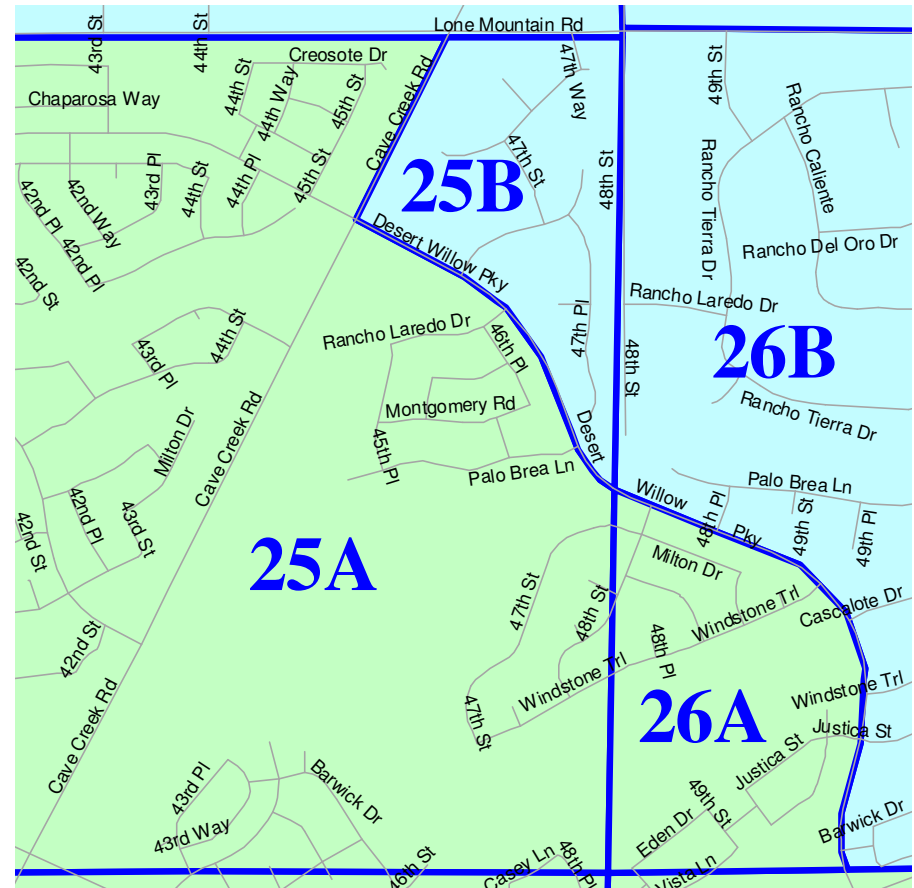

CAVE CREEK UNIFIED SCHOOL DISTRICT

Elementary Attendance Areas Effective in 2005-06 School Year

CAVE CREEK UNIFIED SCHOOL DISTRICT

Elementary Attendance Areas Effective in 2005-06 School Year– Detail Maps

CAVE CREEK UNIFIED SCHOOL DISTRICT

Middle School Attendance Areas