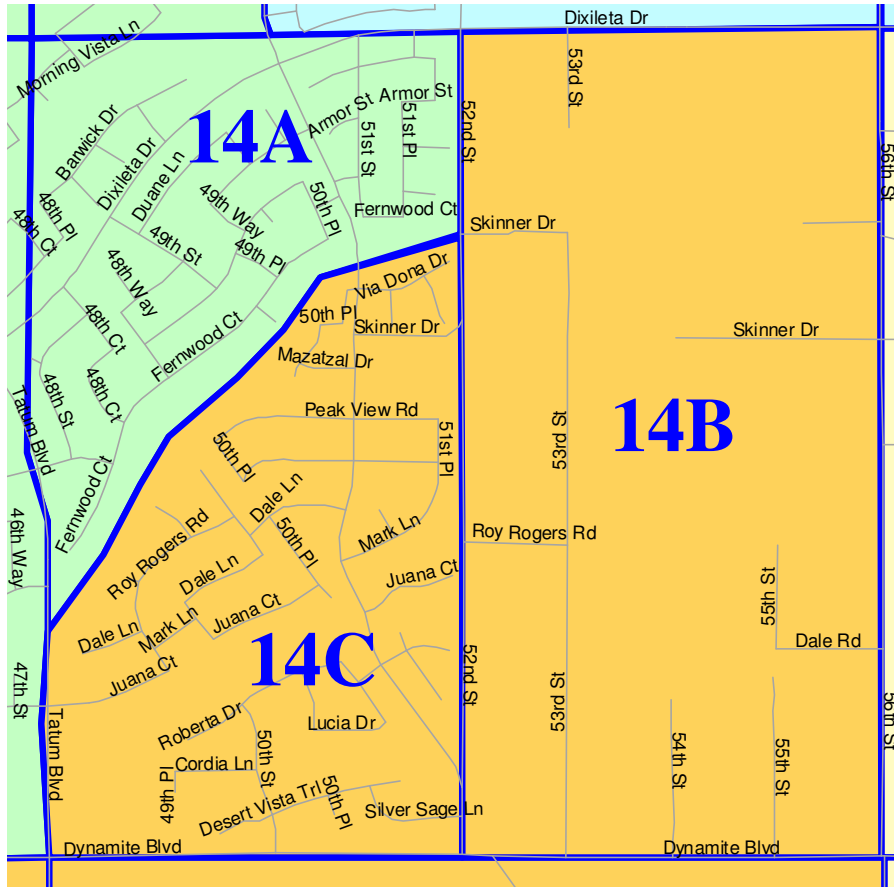

CAVE CREEK UNIFIED SCHOOL DISTRICT

Elementary Attendance Areas Effective in 2005-06 School Year

CAVE CREEK UNIFIED SCHOOL DISTRICT

Elementary Attendance Areas Effective in 2005-06 School Year– Detail Maps

CAVE CREEK UNIFIED SCHOOL DISTRICT

Middle School Attendance Areas