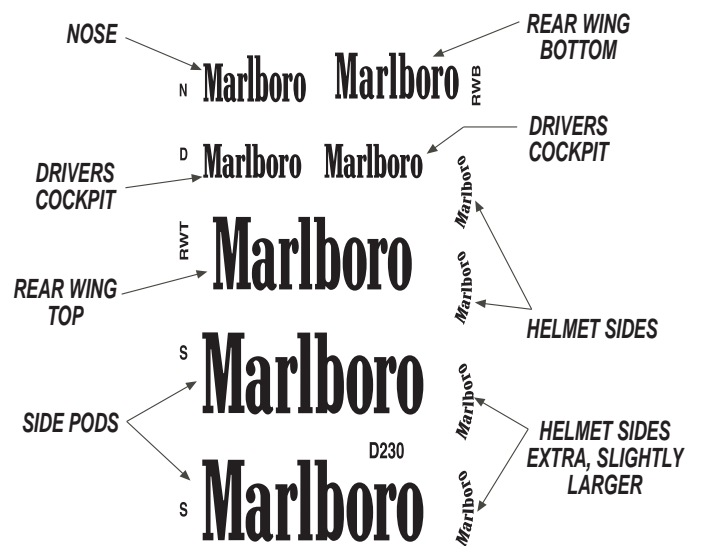

Prost 1986 McLaren MP4/2C

McLaren MP4/2C

USE THE RED SMALL CHEVRONS FROM THE SECOND SHEET FOR THE FRONT OF THE DRIVER'S HELMET. THE OTHER DECALS ARE NOT USED.