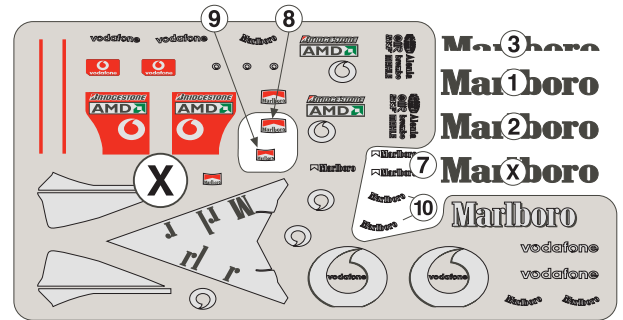

## D238 2002 SWAY BACK FERRARI

X = EXTRA DECALS