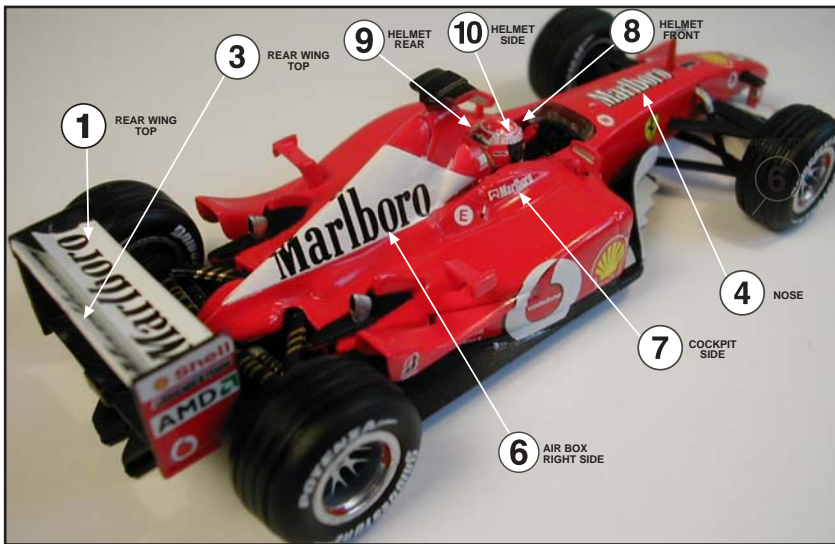

## D238 2002 SWAY BACK FERRARI

X = EXTRA DECALS