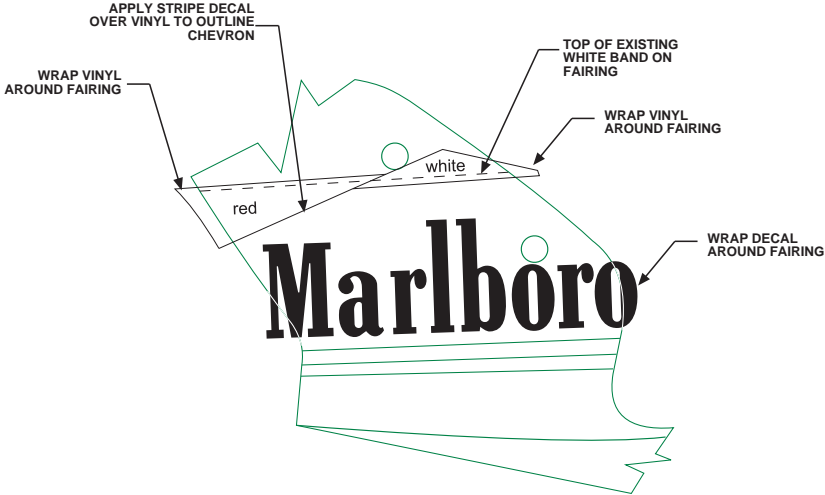

## LOCATION OF VINYL PIECES

WHITE VINYL

RED VINYL

# D300 1/12 Ducati NewRay

D300

RH SIDE TEMPLATE FOR WHITE AND RED VINYL OVERLAY

LH SIDE TEMPLATE FOR WHITE AND RED VINYL OVERLAY

BEFORE THE THE VINYL IS APPLIED, CUT OUT THE TEMPLATES AND OVERLAY THE FAIRING. THIS WILL GIVE YOU A FEEL FOR THE LOCATION FOR THE WHITE AND RED VINYL.