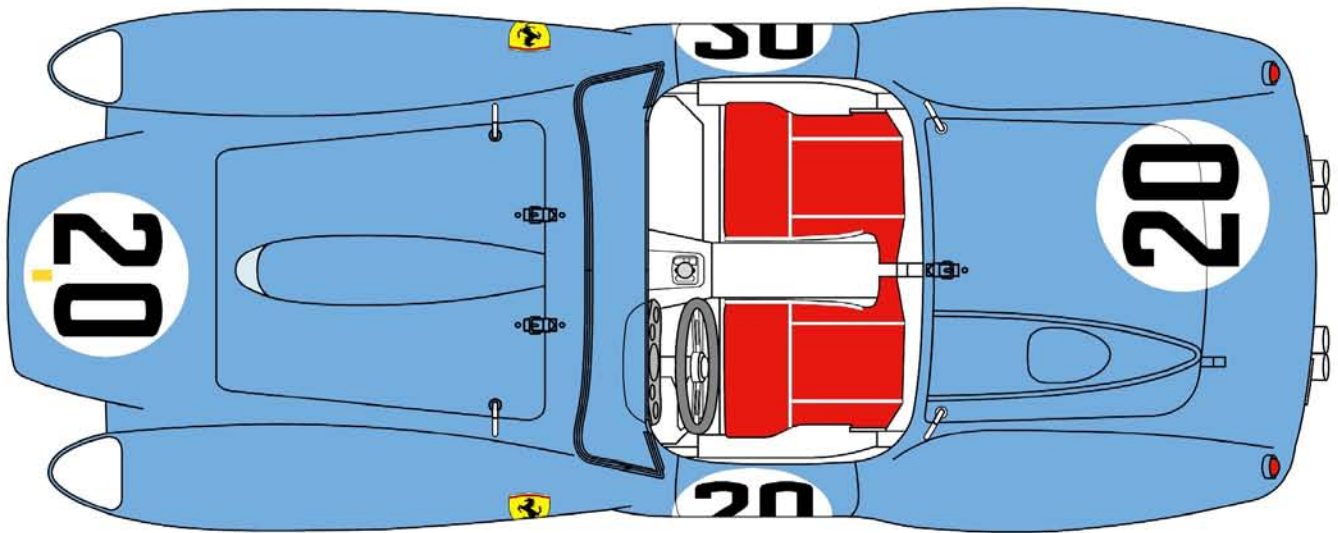

# **Ferrari Testa Rossa 250 Le Mans 1958**

*Colors:*

*Body: Medium Blue (French Blue?)*

*Seats: Red*

*Drivers: Picard and Juhan*

# **Ferrari Testa Rossa 250 Le Mans 1958**

*Drivers: Picard and Juhan*